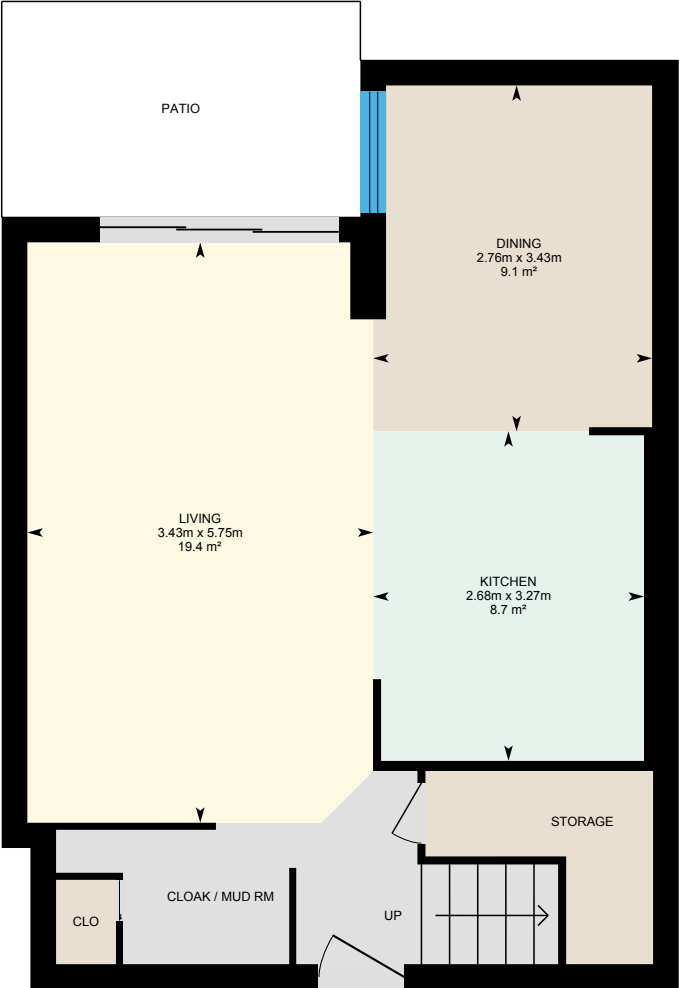

116-60 Southport St, Toronto, ON

Main Building

Main Floor

2nd Floor

PREPARED: Jun 2021

White regions are excluded from total floor area in iGUIDE floor plans. All room dimensions and floor areas must be considered approximate and are subject to independent verification.

116-60 Southport St, Toronto, ON

Main Floor

PREPARED: Jun 2021

White regions are excluded from total floor area in iGUIDE floor plans. All room dimensions and floor areas must be considered approximate and are subject to independent verification.

116-60 Southport St, Toronto, ON

2nd Floor

PREPARED: Jun 2021

White regions are excluded from total floor area in iGUIDE floor plans. All room dimensions and floor areas must be considered approximate and are subject to independent verification.