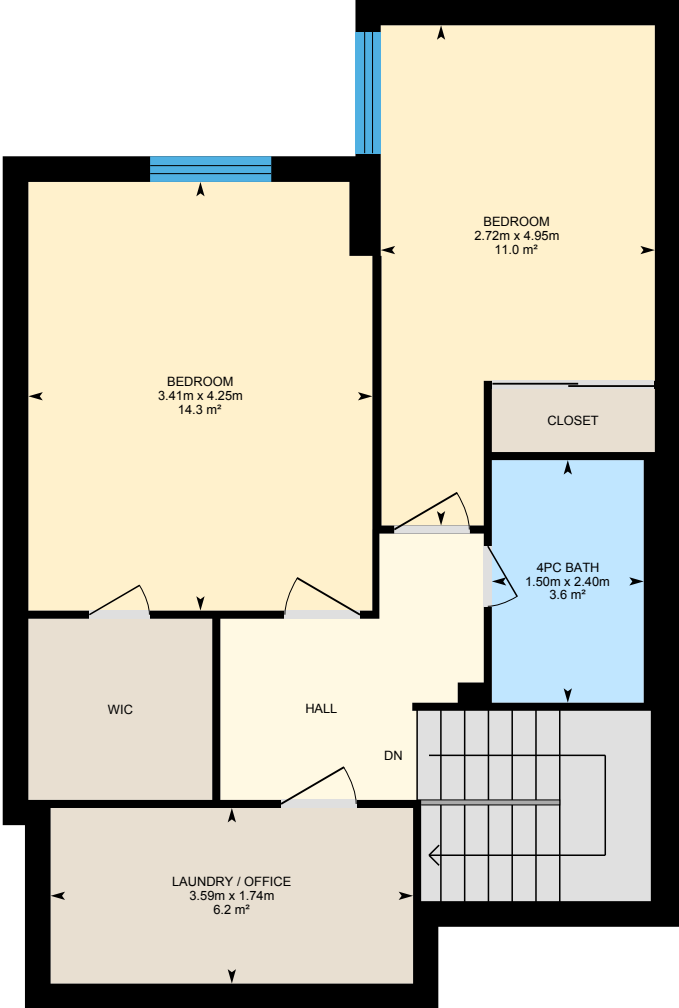

116-60 Southport St, Toronto, ON

Main Building

Main Floor

2nd Floor

PREPARED: Jun 2021

White regions are excluded from total floor area in iGUIDE floor plans. All room dimensions and floor areas must be considered approximate and are subject to independent verification.

116-60 Southport St, Toronto, ON

Main Floor

PREPARED: Jun 2021

White regions are excluded from total floor area in iGUIDE floor plans. All room dimensions and floor areas must be considered approximate and are subject to independent verification.

116-60 Southport St, Toronto, ON

2nd Floor

PREPARED: Jun 2021

White regions are excluded from total floor area in iGUIDE floor plans. All room dimensions and floor areas must be considered approximate and are subject to independent verification.