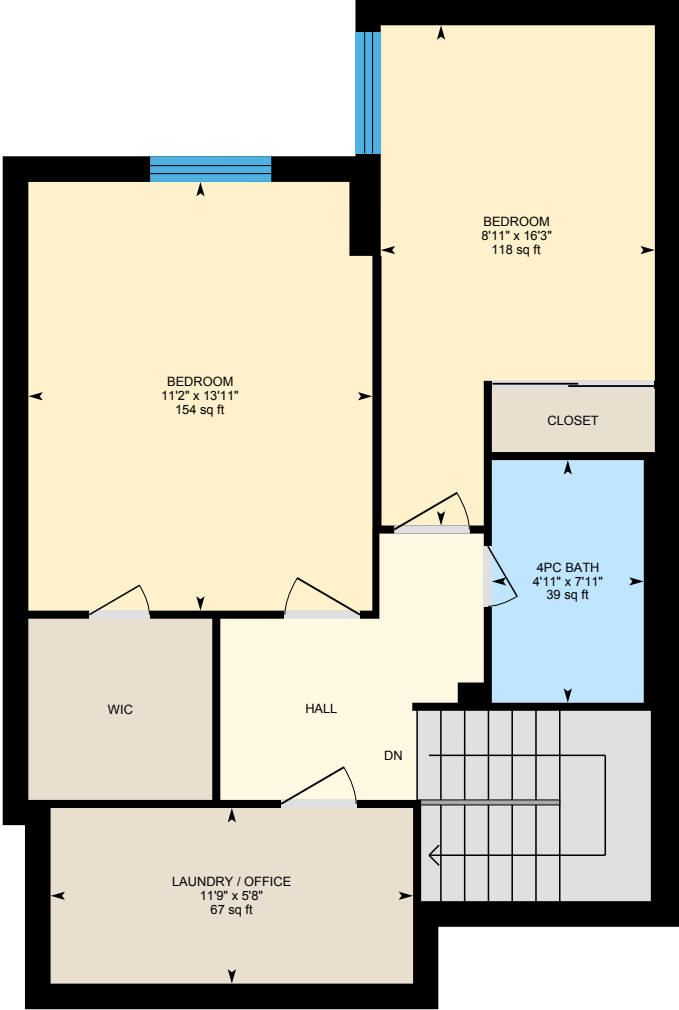

116-60 Southport St, Toronto, ON

Main Building

Main Floor

2nd Floor

PREPARED: Jun 2021

White regions are excluded from total floor area in iGUIDE floor plans. All room dimensions and floor areas must be considered approximate and are subject to independent verification.

116-60 Southport St, Toronto, ON

Main Floor

PREPARED: Jun 2021

White regions are excluded from total floor area in iGUIDE floor plans. All room dimensions and floor areas must be considered approximate and are subject to independent verification.

116-60 Southport St, Toronto, ON

2nd Floor

PREPARED: Jun 2021

White regions are excluded from total floor area in iGUIDE floor plans. All room dimensions and floor areas must be considered approximate and are subject to independent verification.