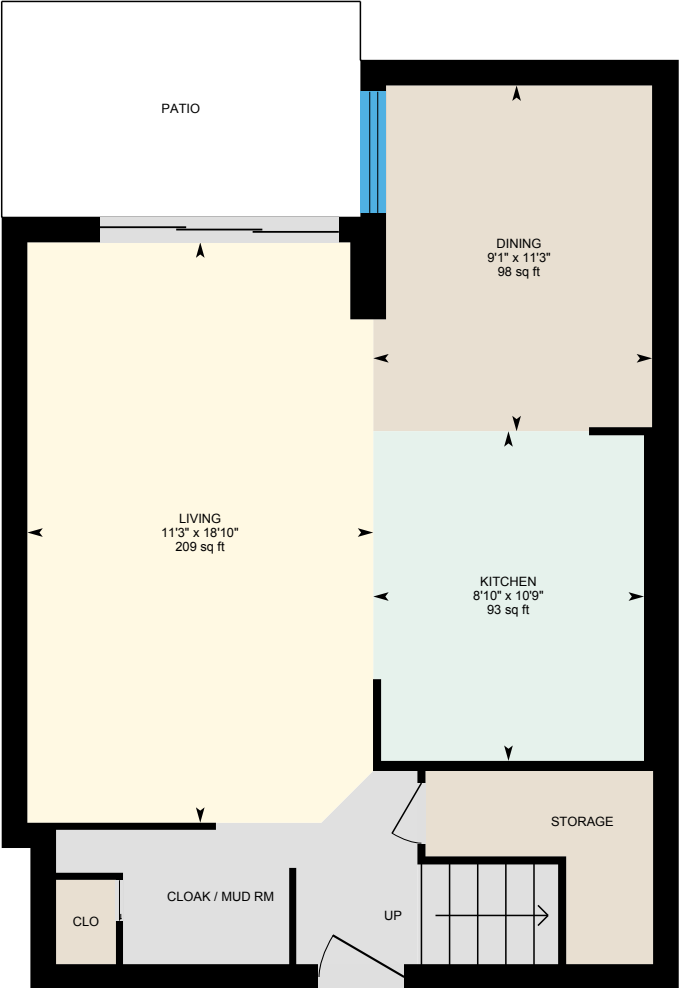

116-60 Southport St, Toronto, ON

Main Building

Main Floor

2nd Floor

PREPARED: Jun 2021

White regions are excluded from total floor area in iGUIDE floor plans. All room dimensions and floor areas must be considered approximate and are subject to independent verification.

116-60 Southport St, Toronto, ON

Main Floor

PREPARED: Jun 2021

White regions are excluded from total floor area in iGUIDE floor plans. All room dimensions and floor areas must be considered approximate and are subject to independent verification.

116-60 Southport St, Toronto, ON

2nd Floor

PREPARED: Jun 2021

White regions are excluded from total floor area in iGUIDE floor plans. All room dimensions and floor areas must be considered approximate and are subject to independent verification.